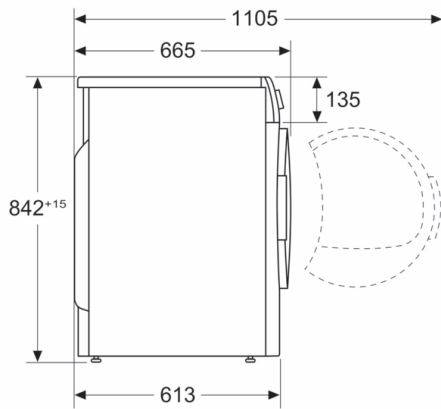

**Series 4, condenser tumble dryer, 8 kg,
White
WTN86201ME**

Measurements in mm