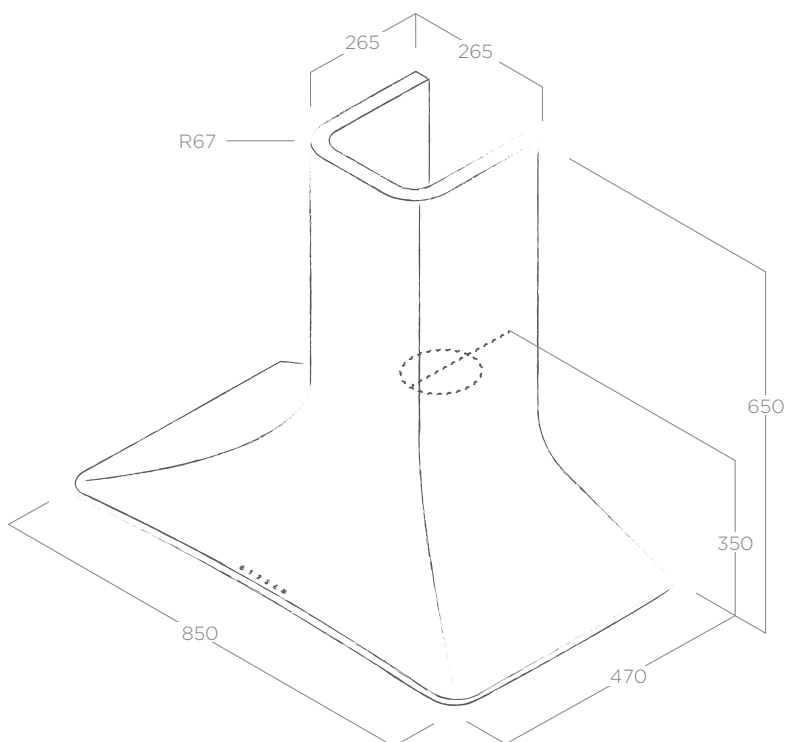

SWEET

DESIGN FABRIZIO CRISÀ

AWARDS

TECHNICAL FEATURES INFORMATIONS TECHNIQUES

Size Dimensions	85 cm
Version Version	Filtering Recyclage
Finish Finition	Painted: matt white, matt umber, ivory, matt copper, peltrox, cast iron peint: Blanc mat, taupe mat, ivoire, effet cuivre mat, peltrox, fonte

LIGHTING ECLAIRAGE

Type Type	Strip Led 1x7 W
Intensity Intensité	203 LUX
Temperature Température	4000 K

PERFORMANCE PERFORMANCE

Controls Commandes	3S+B Touch Control Commandes Tactiles 3V+I
Min-max airflow Aspiration min-max	300 - 900 m ³ /h
Min-Max noise level Niveau sonore min-max	50 - 65 db(A)
Total absorption Absorption totale	262 W
Duct size Sortie	150 mm