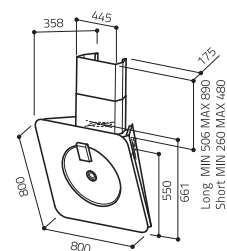

SKIN WALL MOUNTED

MODEL

Finish

Black Glass
Stainless Steel
White Glass

TECHNICAL DATA

Controls
N.Motors
Blower Airflow (m³/h)
Pressure (Pa)
Noise Level dB(A)
Absorption (W)
Size (mm)
Lighting
Duct Size (mm)
Version

Skin BL/F/80
Skin IX/F/80
Skin WH/F/80

539.81.504
539.81.524
539.81.514

DIMENSIONS

Design	Performance Energy Saving	User Friendly
 Exclusive Materials	 LED Light	 Back Aspiration
	 High Performance	 Head Saver

Dimensions in mm. Dimensional data not binding. We reserve the right to alter specifications without notice.

Dimensions in mm Dimensional data not binding. We reserve the right to alter specifications without notice.