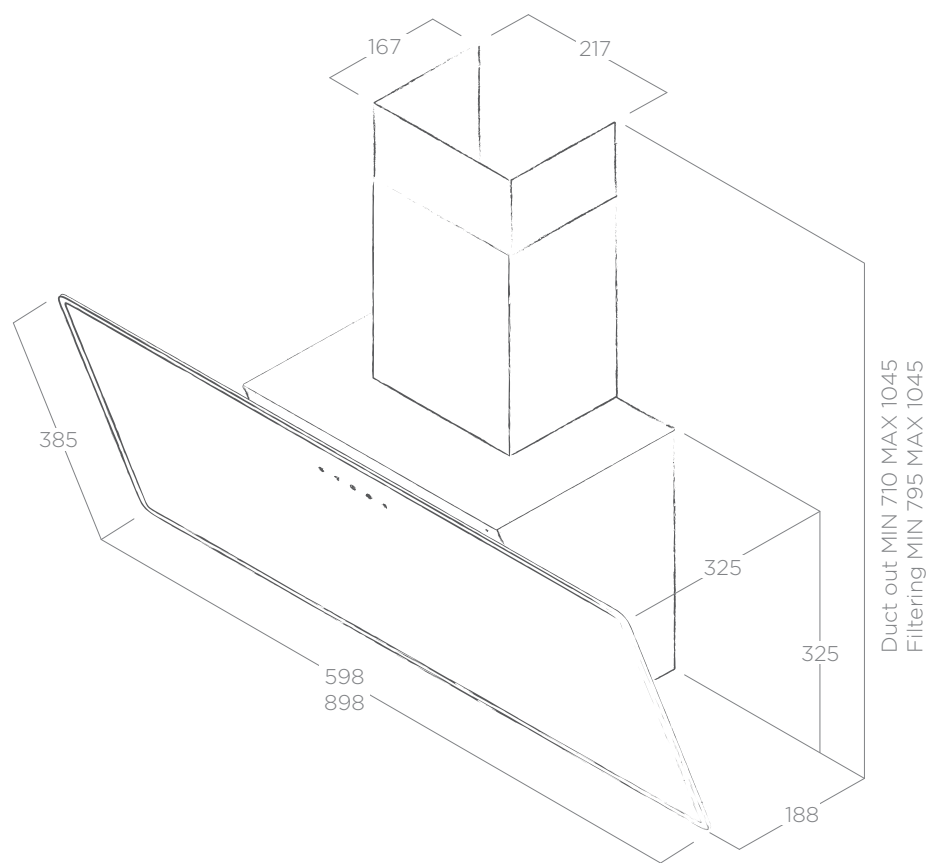

SHIRE

DESIGN FABRIZIO CRISÀ

SMART
INSTALLATION

WALL

CM 45

CM 65

TECHNICAL FEATURES INFORMATIONS TECHNIQUES

Size Dimensions	60 - 90 cm
Version Version	Duct-out Extraction
Finish Finition	Black glass - White glass Verre noir - Verre blanc

ACCESSORIES ACCESSOIRES

Charcoal Filter Filtre à charbon	CFC0140343
----------------------------------	------------

ECLAIRAGE LIGHTING

Type Type	LED 2 x 1 W
Intensity Intensité	58 LUX
Temperature Température	4000 K

PERFORMANCE PERFORMANCE

Controls Commandes	3s+b Touch control Commandes Tactiles 3V+I
Min - max airflow Débit d'air min - max	300 - 900 m ³ /h
Min - max noise level Niveau sonore min - max	60 - 60 db(A)
Total absorption Absorption totale	272 W
Duct size Sortie	150 mm