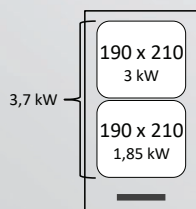

## Specs

<b>DIMENSION (mm)</b>	29 x 52
<b>CUT (mm)</b>	27 x 49
<b>POWER CORD / PLUG</b>	<b>included</b>
<b>USER INTERFACE</b>	Single Slider red
<b>COOKING ZONES</b>	2
<b>POWER LIMITATION</b>	<b>3.1 kW/ Max</b>
<b>BOOSTER</b>	Booster
<b>BRIDGE ZONES</b>	<b>1 bridge</b>
<b>KEY LOCK/ CHILD LOCK</b>	Key Lock
<b>TIMER</b>	Timer / Egg Timer
<b>AUTOMATIC FUNCTIONS</b>	<b>Warming</b>
<b>POWER FLOW</b>	-
<b>STOP &amp; GO</b>	<b>YES</b>
<b>RECALL</b>	-