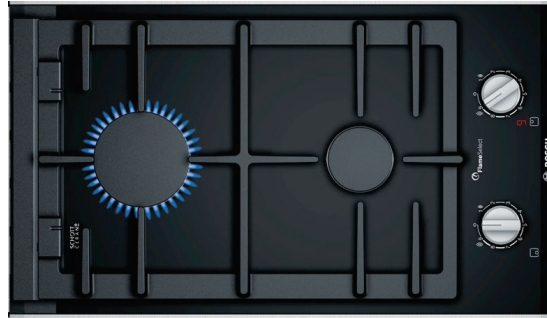

PRB3A6D70M

Series | 8 Gas Hob

30 cm, Black Ceramic Glass

BOSCH

Dimensions (HxWxD): 4.7 x 30.6 x 52.7 cm

Min. Required Niche Size for installation (HxWxD): 4.5 x 27.0 x 49.0-50.0 cm

Number of Cooking Zones: 2

Pan Supports: Cast Iron Continuous Pan Supports (Dishwasher Safe)

Safety System: Safety gas cut-off

The domino gas hob with FlameSelect: achieve perfect cooking results thanks to nine precisely defined power levels.

FlameSelect

Adjust the gas flame precisely using nine defined levels.

Digital Display

Bosch gas hobs with Flameselect gives you an overview of selected heat level from 1 to 9.

Dishwasher-Proof Pan Supports