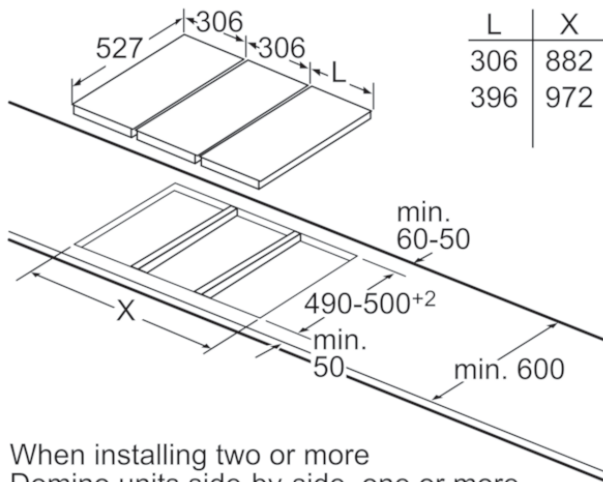

Alternative colors available

Technical Data

Characteristics

Product name/family : Vario/Domino gas hob w control
 Built-in / Free-standing : CONSTR_TYPE.Built-in
 Energy input : Gas
 Total number of positions that can be used at the same time : 2
 Required niche size for installation (HxWxD) : 45 x 270 x 490-500
 Width : 306
 Dimensions of the product (mm) : 45 x 306 x 527
 Dimensions of the packed product (HxWxD) (mm) : 185 x 385 x 578
 Net weight (kg) : 7.228
 Gross weight (kg) : 8.0
 Residual heat indicator : Separate
 Location of control panel : Hob front
 Basic surface material : Ceramic
 Color of surface : Alu, brushed, Black
 Color of frame : Alu, brushed, Black
 Approval certificates : CE, Eurasian, G-Mark
 Length electrical supply cord (cm) : 100

Measurements in mm

When installing a Domino unit right next to a hob, an assembly kit (HEZ394301) is required.

Measurements in mm

When installing two or more Domino units side-by-side, one or more assembly kits are required (2 units = 1 assembly kit, 3 units = 2 assembly kits, etc).

Measurements in mm

When installing two or more Domino units side-by-side, one or more assembly kits are required (2 units = 1 assembly kit, 3 units = 2 assembly kits, etc).

Measurements in mm

Picture for the table Domino combination possibilities with corresponding devices and cutout dimensions