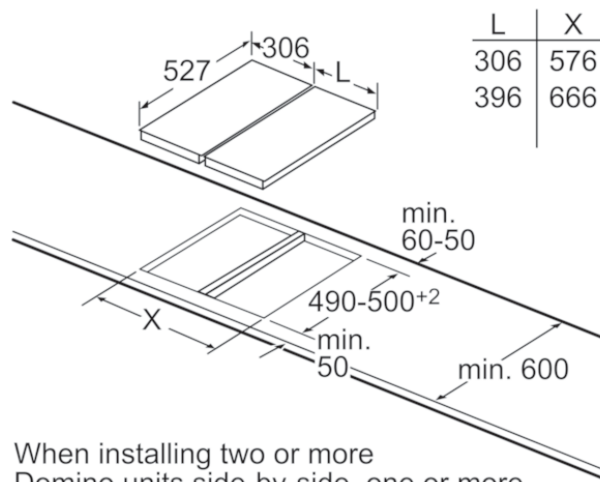

Measurements in mm

When installing a Domino unit right next to a hob, an assembly kit (HEZ394301) is required.

Measurements in mm

When installing two or more Domino units side-by-side, one or more assembly kits are required (2 units = 1 assembly kit, 3 units = 2 assembly kits, etc).

Measurements in mm

When installing two or more Domino units side-by-side, one or more assembly kits are required (2 units = 1 assembly kit, 3 units = 2 assembly kits, etc).

Measurements in mm

Picture for the table Domino combination possibilities with corresponding devices and cutout dimensions

Dimensions in mm

BOSCH

Serie | 8, Domino Gas hob, 30 cm
PRB3A6D70M

measurements in mm
Domino combination options with
corresponding appliance and cut-out dimensions

Width category:
Appliance width:

	A	B	C	D	L	X
2x30	306	306	-	-	612	576
1x30, 1x40	306	396	-	-	702	666
1x30, 1x60	306	606	-	-	912	876
1x30, 1x70*	306	710	-	-	1016	980
1x30, 1x80	306	816	-	-	1122	1086
1x30, 1x90	306	916	-	-	1222	1186
2x40	396	396	-	-	792	756
1x40, 1x60	396	606	-	-	1002	966
1x40, 1x70*	396	710	-	-	1106	1070
1x40, 1x80	396	816	-	-	1212	1176
1x40, 1x90	396	916	-	-	1312	1276
3x30	306	306	306	-	918	882
2x30, 1x40	306	306	396	-	1008	972
2x30, 1x60	306	306	606	-	1218	1182
2x30, 1x70*	306	306	710	-	1322	1286
2x30, 1x80	306	306	816	-	1428	1392
2x30, 1x90	306	306	916	-	1528	1492
1x30, 2x40	306	396	396	-	1098	1062
1x30, 1x40, 1x60	306	396	606	-	1308	1272
1x30, 1x40, 1x70*	306	396	710	-	1412	1376
1x30, 1x40, 1x80	306	396	816	-	1518	1482
1x30, 1x40, 1x90	306	396	916	-	1618	1582
2x40, 1x60	396	396	606	-	1398	1362
4x30	306	306	306	306	1224	1188
3x30, 1x40	306	306	306	396	1314	1278
1x30, 1x75	306	750	-	-	1056	1020
1x40, 1x75	396	750	-	-	1146	1110
2x30, 1x75	306	306	750	-	1362	1326
1x30, 1x40, 1x75	306	396	750	-	1452	1416