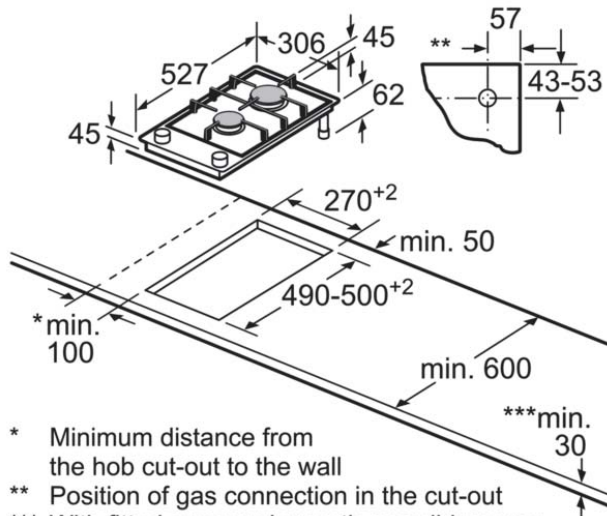

If two or more elements are installed right next to one another, one or several installation kits are required (2 elements 1 installation kit, 3 elements 2 installation kits, etc.).

Cutout dimension (X) depending on the combination see table:

Dimensions in mm

BOSCH

Serie | 8, Domino Gas hob, 30 cm
PRB3A6D70M

measurements in mm
Domino combination options with
corresponding appliance and cut-out dimensions

Width category:
Appliance width:

	A	B	C	D	L	X
2x30	306	306	-	-	612	576
1x30, 1x40	306	396	-	-	702	666
1x30, 1x60	306	606	-	-	912	876
1x30, 1x70*	306	710	-	-	1016	980
1x30, 1x80	306	816	-	-	1122	1086
1x30, 1x90	306	916	-	-	1222	1186
2x40	396	396	-	-	792	756
1x40, 1x60	396	606	-	-	1002	966
1x40, 1x70*	396	710	-	-	1106	1070
1x40, 1x80	396	816	-	-	1212	1176
1x40, 1x90	396	916	-	-	1312	1276
3x30	306	306	306	-	918	882
2x30, 1x40	306	306	396	-	1008	972
2x30, 1x60	306	306	606	-	1218	1182
2x30, 1x70*	306	306	710	-	1322	1286
2x30, 1x80	306	306	816	-	1428	1392
2x30, 1x90	306	306	916	-	1528	1492
1x30, 2x40	306	396	396	-	1098	1062
1x30, 1x40, 1x60	306	396	606	-	1308	1272
1x30, 1x40, 1x70*	306	396	710	-	1412	1376
1x30, 1x40, 1x80	306	396	816	-	1518	1482
1x30, 1x40, 1x90	306	396	916	-	1618	1582
2x40, 1x60	396	396	606	-	1398	1362
4x30	306	306	306	306	1224	1188
3x30, 1x40	306	306	306	396	1314	1278
1x30, 1x75	306	750	-	-	1056	1020
1x40, 1x75	396	750	-	-	1146	1110
2x30, 1x75	306	306	750	-	1362	1326
1x30, 1x40, 1x75	306	396	750	-	1452	1416

* Not possible with 70 cm induction hob

Assembly kit (HEZ394301)
for Domino

* Dependent on the
cut-out depth

Measurements in mm

- * Minimum distance from the hob cut-out to the wall
- ** Position of gas connection in the cut-out
- *** With fitted oven underneath, possibly more; see space requirements for the oven

measurements in mm