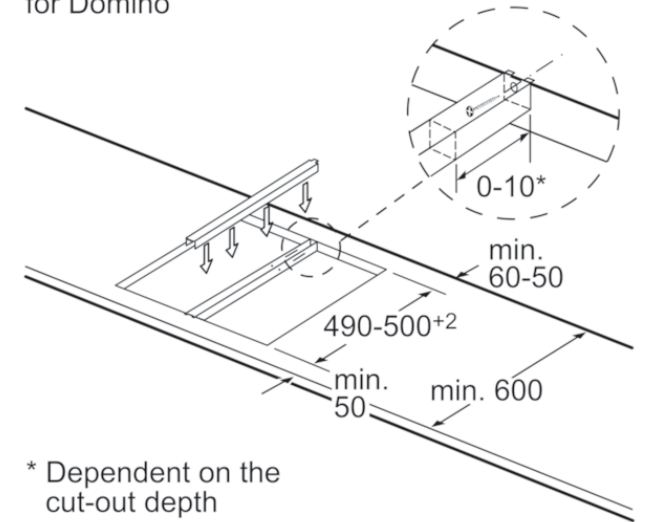

If two or more elements are installed right next to one another, one or several installation kits are required (2 elements 1 installation kit, 3 elements 2 installation kits, etc.).

Cutout dimension (X) depending on the combination see table:

Dimensions in mm

BOSCH

Serie | 8, Domino Gas hob, 30 cm
PRB3A6D70M

measurements in mm
Domino combination options with
corresponding appliance and cut-out dimensions

Width category:
Appliance width:

	A	B	C	D	L	X
2x30	306	306	-	-	612	576
1x30, 1x40	306	396	-	-	702	666
1x30, 1x60	306	606	-	-	912	876
1x30, 1x70*	306	710	-	-	1016	980
1x30, 1x80	306	816	-	-	1122	1086
1x30, 1x90	306	916	-	-	1222	1186
2x40	396	396	-	-	792	756
1x40, 1x60	396	606	-	-	1002	966
1x40, 1x70*	396	710	-	-	1106	1070
1x40, 1x80	396	816	-	-	1212	1176
1x40, 1x90	396	916	-	-	1312	1276
3x30	306	306	306	-	918	882
2x30, 1x40	306	306	396	-	1008	972
2x30, 1x60	306	306	606	-	1218	1182
2x30, 1x70*	306	306	710	-	1322	1286
2x30, 1x80	306	306	816	-	1428	1392
2x30, 1x90	306	306	916	-	1528	1492
1x30, 2x40	306	396	396	-	1098	1062
1x30, 1x40, 1x60	306	396	606	-	1308	1272
1x30, 1x40, 1x70*	306	396	710	-	1412	1376
1x30, 1x40, 1x80	306	396	816	-	1518	1482
1x30, 1x40, 1x90	306	396	916	-	1618	1582
2x40, 1x60	396	396	606	-	1398	1362
4x30	306	306	306	306	1224	1188
3x30, 1x40	306	306	306	396	1314	1278
1x30, 1x75	306	750	-	-	1056	1020
1x40, 1x75	396	750	-	-	1146	1110
2x30, 1x75	306	306	750	-	1362	1326
1x30, 1x40, 1x75	306	396	750	-	1452	1416

* Not possible with 70 cm induction hob

Assembly kit (HEZ394301)
for Domino

* Dependent on the
cut-out depth

Measurements in mm

- * Minimum distance from the hob cut-out to the wall
- ** Position of gas connection in the cut-out
- *** With fitted oven underneath, possibly more; see space requirements for the oven

measurements in mm