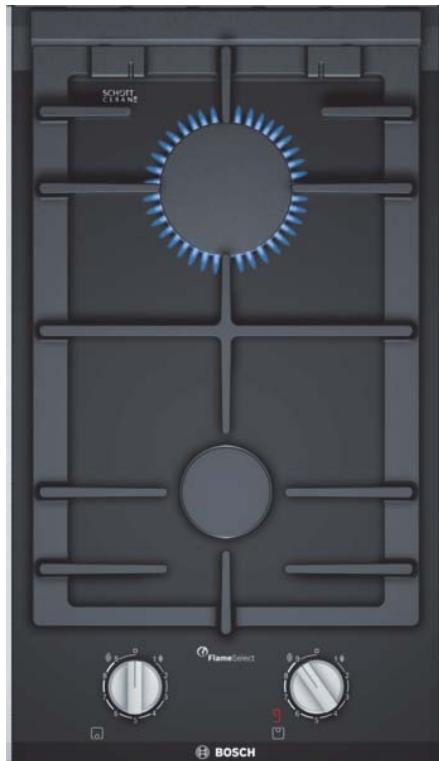

BOSCH

Serie | 8, Domino Gas hob, 30 cm
PRB3A6D70M

- PRB3A6D70M
- 30 cm, Gas hob with integrated controls, Ceramic glass

Design

- Ceramic glass

Comfort:

- FlameSelect
- Digital display
- Sword control knobs
- 1 Hand ignition
- Cast iron continuous pan supports
- Pan supports dishwasher proof

Power and size:

- 2 Gas burners
- 1 rapid, 1 standard burner
- Center rear: Rapid burner 2.8 KW
- Center front: Standard burner 1.9 KW
- Domino program

Environment+safety:

- Flame failure safety device
- 2-fold residual heat indicator
- Preset nozzle: Liquid gas (28-30/37mbar)

Measurements:

- Power cord lenght 1m

Accessories

- Natural gas nozzles (20 mbar) included

Included accessories

Optional accessories

- HEZ298010 nozzle set liquid gas G30/50mbar
- HEZ298105 Simmer plate
- HEZ298114 Small pot support
- HEZ394301 Connecting strip

Alternative colors available

Technical Data

Characteristics

Product name/family : Vario/Domino gas hob w control
 Built-in / Free-standing : CONSTR_TYPE.Built-in
 Energy input : Gas
 Total number of positions that can be used at the same time : 2
 Required niche size for installation (HxWxD) : 45 x 270 x 490-500
 Width : 306
 Dimensions of the product (mm) : 45 x 306 x 527
 Dimensions of the packed product (HxWxD) (mm) : 185 x 385 x 578
 Net weight (kg) : 7.228
 Gross weight (kg) : 8.0
 Residual heat indicator : Separate
 Location of control panel : Hob front
 Basic surface material : Ceramic
 Color of surface : Alu, brushed, Black
 Color of frame : Alu, brushed, Black
 Approval certificates : CE, Eurasian, G-Mark
 Length electrical supply cord (cm) : 100