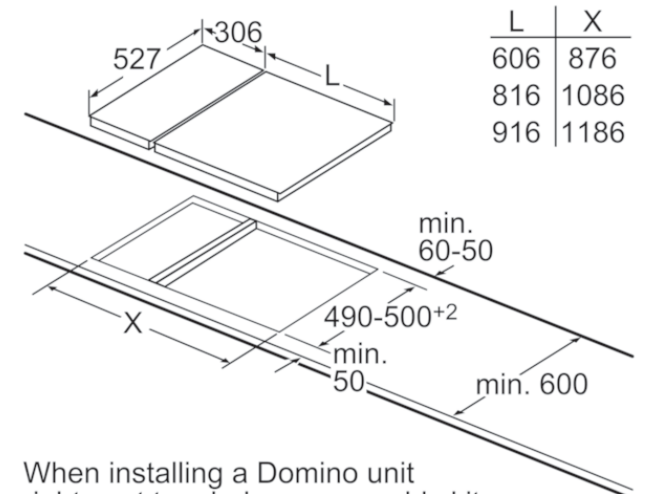

Alternative colors available

Technical Data

Characteristics

Product name/family : Vario/Domino gas hob w control
 Built-in / Free-standing : CONSTR_TYPE.Built-in
 Energy input : Gas
 Total number of positions that can be used at the same time : 2
 Required niche size for installation (HxWxD) : 45 x 270 x 490-500
 Width : 306
 Dimensions of the product (mm) : 45 x 306 x 527
 Dimensions of the packed product (HxWxD) (mm) : 185 x 385 x 578
 Net weight (kg) : 7.228
 Gross weight (kg) : 8.0
 Residual heat indicator : Separate
 Location of control panel : Hob front
 Basic surface material : Ceramic
 Color of surface : Alu, brushed, Black
 Color of frame : Alu, brushed, Black
 Approval certificates : CE, Eurasian, G-Mark
 Length electrical supply cord (cm) : 100

Measurements in mm

When installing a Domino unit right next to a hob, an assembly kit (HEZ394301) is required.

Measurements in mm

When installing two or more Domino units side-by-side, one or more assembly kits are required (2 units = 1 assembly kit, 3 units = 2 assembly kits, etc).