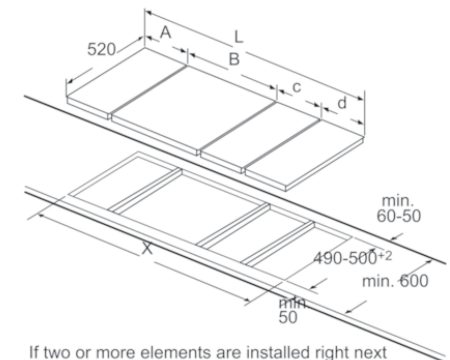

Measurements in mm

When installing a Domino unit right next to a hob, an assembly kit (HEZ394301) is required.

Measurements in mm

When installing two or more Domino units side-by-side, one or more assembly kits are required (2 units = 1 assembly kit, 3 units = 2 assembly kits, etc).

Measurements in mm

When installing two or more Domino units side-by-side, one or more assembly kits are required (2 units = 1 assembly kit, 3 units = 2 assembly kits, etc).

Measurements in mm

Picture for the table Domino combination possibilities with corresponding devices and cutout dimensions

Dimensions in mm

BOSCH

Serie | 8, Domino Gas hob, 30 cm
PRB3A6D70M

measurements in mm
Domino combination options with
corresponding appliance and cut-out dimensions

Width category:
Appliance width:

	A	B	C	D	L	X
2x30	306	306	-	-	612	576
1x30, 1x40	306	396	-	-	702	666
1x30, 1x60	306	606	-	-	912	876
1x30, 1x70*	306	710	-	-	1016	980
1x30, 1x80	306	816	-	-	1122	1086
1x30, 1x90	306	916	-	-	1222	1186
2x40	396	396	-	-	792	756
1x40, 1x60	396	606	-	-	1002	966
1x40, 1x70*	396	710	-	-	1106	1070
1x40, 1x80	396	816	-	-	1212	1176
1x40, 1x90	396	916	-	-	1312	1276
3x30	306	306	306	-	918	882
2x30, 1x40	306	306	396	-	1008	972
2x30, 1x60	306	306	606	-	1218	1182
2x30, 1x70*	306	306	710	-	1322	1286
2x30, 1x80	306	306	816	-	1428	1392
2x30, 1x90	306	306	916	-	1528	1492
1x30, 2x40	306	396	396	-	1098	1062
1x30, 1x40, 1x60	306	396	606	-	1308	1272
1x30, 1x40, 1x70*	306	396	710	-	1412	1376
1x30, 1x40, 1x80	306	396	816	-	1518	1482
1x30, 1x40, 1x90	306	396	916	-	1618	1582
2x40, 1x60	396	396	606	-	1398	1362
4x30	306	306	306	306	1224	1188
3x30, 1x40	306	306	306	396	1314	1278
1x30, 1x75	306	750	-	-	1056	1020
1x40, 1x75	396	750	-	-	1146	1110
2x30, 1x75	306	306	750	-	1362	1326
1x30, 1x40, 1x75	306	396	750	-	1452	1416