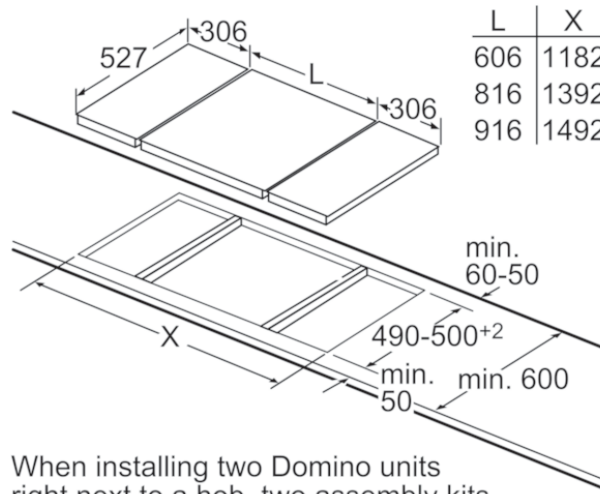

BOSCH

Serie | 8, Domino Gas hob, 30 cm
PRB3A6D70M

When installing two Domino units right next to a hob, two assembly kits (HEZ394301) are required.

Measurements in mm