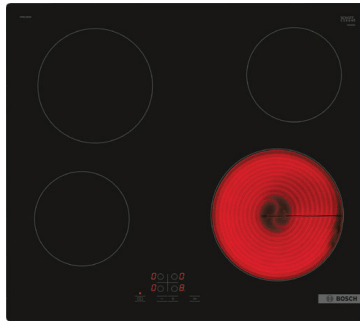

PKE611BA2E

Electric Hob
60 cm, Ceramic Glass Black

Dimensions (HxWxD): 4.5x59.2x52.2 cm

Min. Required Niche Size for installation (HxWxD): 4.5 x 56.0-56.0 x 49.0-50.0 cm

Connection Rating: 6600 W

17 power levels: precisely adapt the heat with 17 power levels (9 main levels and 8 intermediate levels).

Number of Cooking Zones: 4

Environment+Safety:

A) Residual heat indicator (2 stage): indicates which cooking zones are still hot or warm.

B) Childproof lock: prevent unintended activation of the hob.

C) Main Switch: switch off all cooking zones at the touch of a button.

Touch Select

Selection of the desired cooking zone and easy setting of the desired power level.

Restart Function

In case of unintentional switch-off, restore all previous settings by switching on the hob again within 4 seconds.

Quick Stop

Quickly switch off a cooking zone with one longer touch.

Frameless Design

The hob surface is slightly elevated, to set your cooking space apart from the worktop.