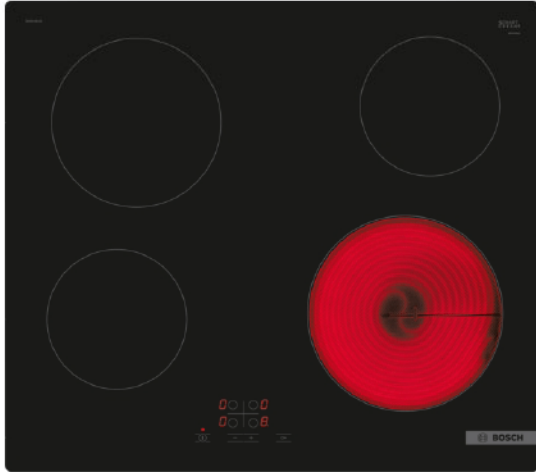

**Serie | 4, Electric Cooktop, 60 cm,
Black
PKE611BA2E**

Optional accessories

HEZ392617 :

HEZ9SE030 :

Technical Data

Product name / series name : Cooking zone ceramic
Construction type : Built-in
Energy source : Electric
Total number of cooktop burners : 4
Required cutout size (HxWxD) : 45 x 560-560 x 490-500 mm
Width of the appliance : 592 mm
Dimensions : 45 x 592 x 522 mm
Product packaging dimensions (HxWxD) : 100 x 750 x 590 mm
Net weight : 7.5 kg
Gross weight : 8.2 kg
Residual heat indicator : Separate
Location of control panel : Cooktop front
Basic surface material : Ceramic
Color of surface : Black
Approval certificates : CE, Eurasian, G-Mark, Ukraine, VDE
Sealed Burners : No
Power of heating element (kW) : 1.2 kW
Power of 3rd heating element (kW) : 2 kW
Power of 5th heating element (kW) : 1.2 kW
Watts : 6600 W
Volts : 220-240 V
Frequency : 50; 60 Hz
Variant color : Black
Energy source : Electric
Approval certificates : CE, Eurasian, G-Mark, Ukraine, VDE
Plug type : no plug
Overall appliance dimensions (HxWxD) (in) : + x x
Product packaging dimensions (HxWxD) : 3.93 x 23.22 x 29.52
Net weight : 16.000 lbs
Gross weight : 18.000 lbs
Total number of cooktop burners : 4
Required cutout size (HxWxD) : 45 x 560-560 x 490-500 mm
Dimensions : 45 x 592 x 522 mm
Product packaging dimensions (HxWxD) : 100 x 750 x 590 mm
Net weight : 7.5 kg
Gross weight : 8.2 kg