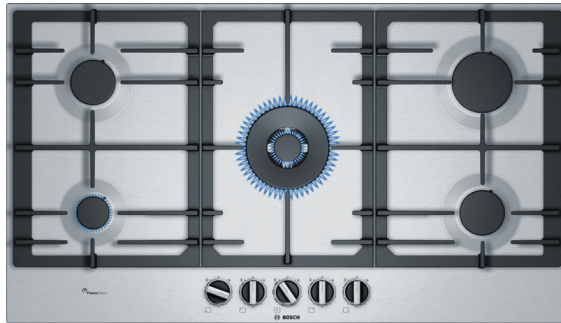

PCR9A5B90M

Gas Hob
90 cm, Stainless Steel

Dimensions (HxWxD): 5.3 x 91.5 x 52.0 cm

Min. Required Niche Size for installation (HxWxD): 4.5 x 85.0-85.2 x 49.0-50.2 cm

Number of Cooking Zones: 5

Pan Supports: Cast iron Continuous Pan Supports

Safety Gas Cut-off: prevents unwanted gas flow when flame goes out.

The stainless-steel gas hob with FlameSelect: achieve perfect cooking results thanks to nine precisely defined power levels.

FlameSelect

Adjust the gas flame precisely using nine defined levels.

Dual Control Wok

Enables you to precisely control flame level by two different flame rings on the same burner.

Easy Cleaning

Low profile stainless steel cooking surface is easily accessible and quick to clean.