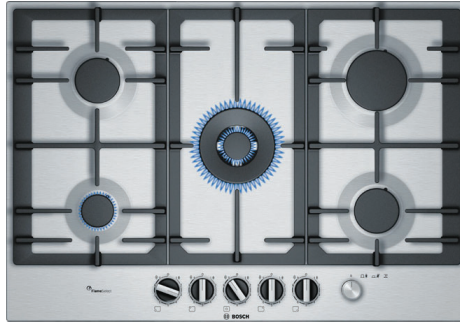

PCQ7A5M90

Gas Hob

75 cm, Stainless Steel

BOSCH

Dimensions (HxWxD): 5.3 x 75.0 x 52.0 cm

Min. Required Niche Size for installation (HxWxD): 4.5 x 56.0-56.2 x 48.0-49.2 cm

Number of Cooking Zones: 5

Pan Supports: Cast iron Continuous Pan Supports

Safety Gas Cut-off: prevents unwanted gas flow when flame goes out.

The stainless-steel gas hob with FlameSelect: achieve perfect cooking results thanks to nine precisely defined power levels.

FlameSelect

Adjust the gas flame precisely using nine defined levels.

Easy Cleaning

Low profile stainless steel cooking surface is easily accessible and quick to clean.