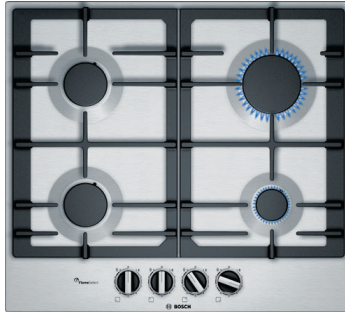

# PCP6A5B90M

Gas Hob  
60 cm, Stainless Steel

**Dimensions (HxWxD):** 5.3 x 58.2 x 52.0cm

**Min. Required Niche Size for installation (HxWxD):** 4.5 x 56.0-56.2 x 48.0-49.2 cm

**Number of Cooking Zones:** 4

**Pan Supports:** Continuous steel pan supports.

**Safety System:** Flame failure safety device

**The stainless-steel gas hob with  
FlameSelect: achieve perfect cooking results thanks to nine precisely defined power levels.**

### **Easy Cleaning**

Low profile stainless steel cooking surface is easily accessible and quick to clean.

### **FlameSelect®**

For a precise and reliable adjustment of the flame size in nine defined power levels.