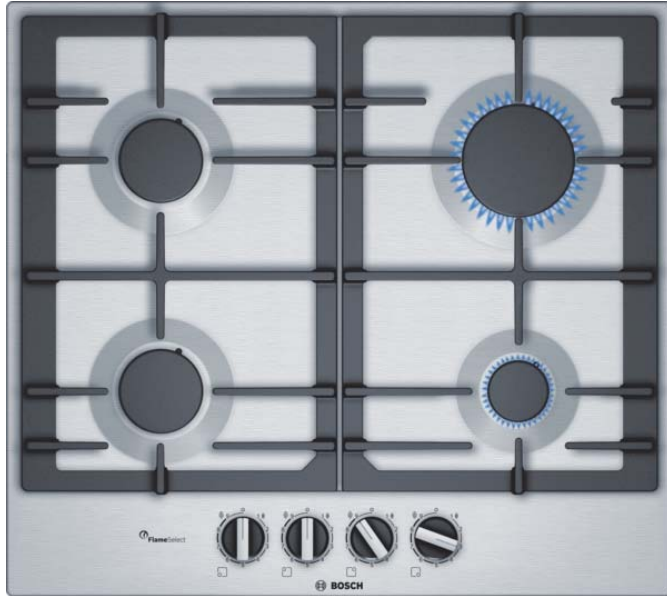

BOSCH

Bosch
PCP6A5B90M
Gas hob, autarkic

Predecessor:

Successor:

EAN code:
4242002977522

sales programme:

Serie | 6
PCP6A5B90M
60 cm, Gas hob with integrated controls, Stainless steel

- Design:**
- Stainless steel
- Comfort:**
- FlameSelect
 - Sword control knobs
 - 1 Hand ignition
 - Cast iron continuous pan supports

- Power and size:**
- 4 Gas burners
 - 1 rapid, 2 standard, 1 economy burner
 - Left rear: Standard burner up to 1.75 KW (depending on gas type)
 - Right rear: Rapid burner up to 3 KW (depending on gas type)
 - Left front: Standard burner up to 1.75 KW (depending on gas type)
 - Right front: Economy burner up to 1 KW (depending on gas type)

- Environment+safety:**
- Flame failure safety device
 - Preset nozzle: Liquid gas (28-30/37mbar)

- Measurements:**
- Power cord length 1m

- Accessories**
- Natural gas nozzles (20 mbar) included

Included accessories

Optional accessories

- HEZ298104 Simmer cap
- HEZ298105 Simmer plate
- HEZ298115 Small pot support

Alternative colors available

Technical Data

Characteristics

Product name/family : gas hob w integrated controls
Construction type : Built-in
Energy input : Gas
Total number of positions that can be used at the same time : 4
Required niche size for installation (HxWxD) : 45 x 560-562 x 480-492
Width of the product (mm) : 582
Dimensions of the product (mm) : 45 x 582 x 520
Dimensions of the packed product (HxWxD) (mm) : 141 x 651 x 578
Net weight (kg) : 10.629
Gross weight (kg) : 12.0
Residual heat indicator : without
Location of control panel : Hob front
Basic surface material : Stainless steel
Color of surface : Stainless steel
Color of frame : Stainless steel
Approval certificates : CE, Eurasian, G-Mark
Length electrical supply cord (cm) : 100
Knob Material : Plastic
Sealed Burners : No
Type of pan support : Elongated cast iron pan support