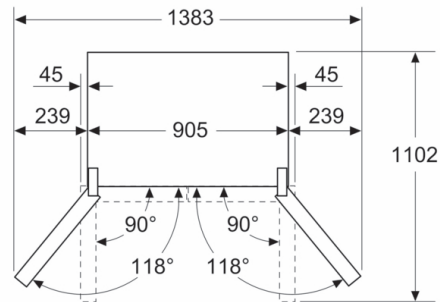

Measurements in mm

A	a	b
≤ 600	0	0
600 < A ≤ 650	45	45
650 < A ≤ 700	60	60
> 700	239	239

A: Kitchen cabinet or worktop depth

B: Wall
Drawers can be pulled and taken out with door open to 90°

B: Add 25 mm for fixed spacers on back