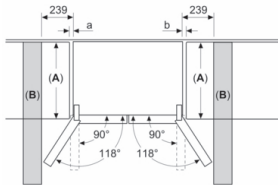

Measurements in mm

A	a	b
≤ 600	0	0
600 < A ≤ 650	45	45
650 < A ≤ 700	60	60
> 700	239	239

A: Kitchen cabinet or worktop depth

B: Wall
Drawers can be pulled and taken out with door open to 90°