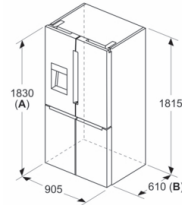

Measurements in mm

B: Add 25 mm for fixed spacers on back