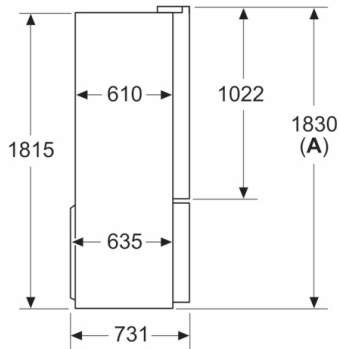

Series 6, French Door Bottom freezer, multi door, 183 x 90.5 cm, Black inox-antifingerprint KFI96AXEA

Measurements in mm

A: Front is adjustable 1830–1847 mm, with front levelling feet fully extended