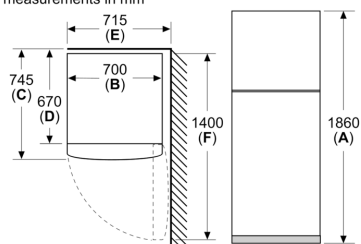

#### Dimensions

- Dimensions (H x L x P): 186 x 70 x 75 cm.

measurements in mm

Description:  
A: Height  
B: Width  
C: Depth with door closed,  
without handle  
D: Cabinet depth  
E: Width with door opened to 90°  
F: Depth with door opened