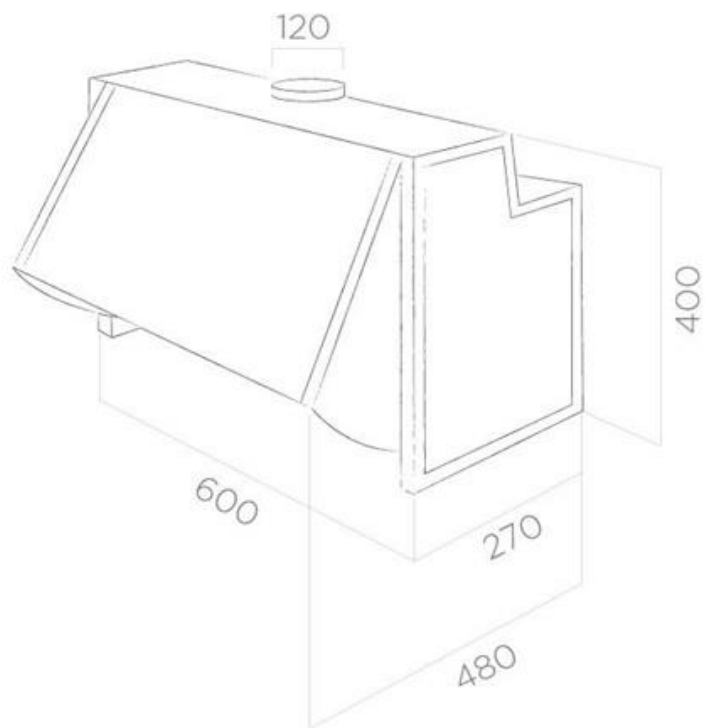

INTEGRATA

SIZE: 60 cm

VERSION: Duct-out

FINISHES: Silver

CONTROLS: Slider

AIRFLOW: 400 m³/h

Code	Commercial Description	
5414601D	INTEGRATA 120GR	