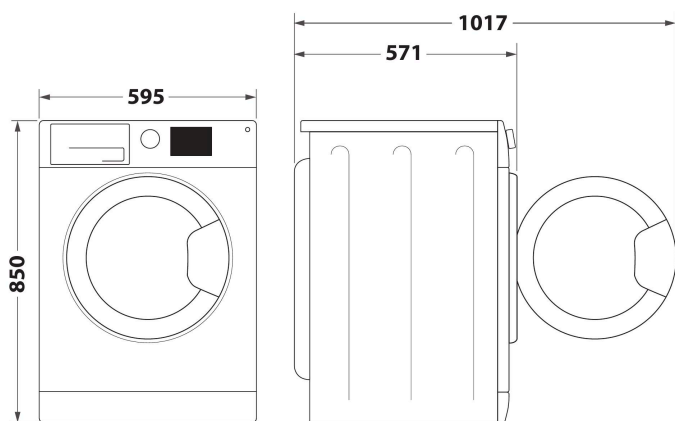

FFWS 7235 SB NA

12NC: 859991638890

GTIN (EAN) code: 8003437049934

Whirlpool

SENSING THE DIFFERENCE

- Energy class A++
- Washing capacity: 7 kg
- Maximum spin speed: 1200 rpm
- 6TH Sense Technology
- FreshCare+
- Daily 30°
- Daily 40°
- Daily mixed 40°C
- Rapid
- Eco Cotton
- Mixed Fabrics Program
- Special Big Items Program
- Sport
- Delicates
- Program Progress Indicators
- Program cancellation
- Clean+