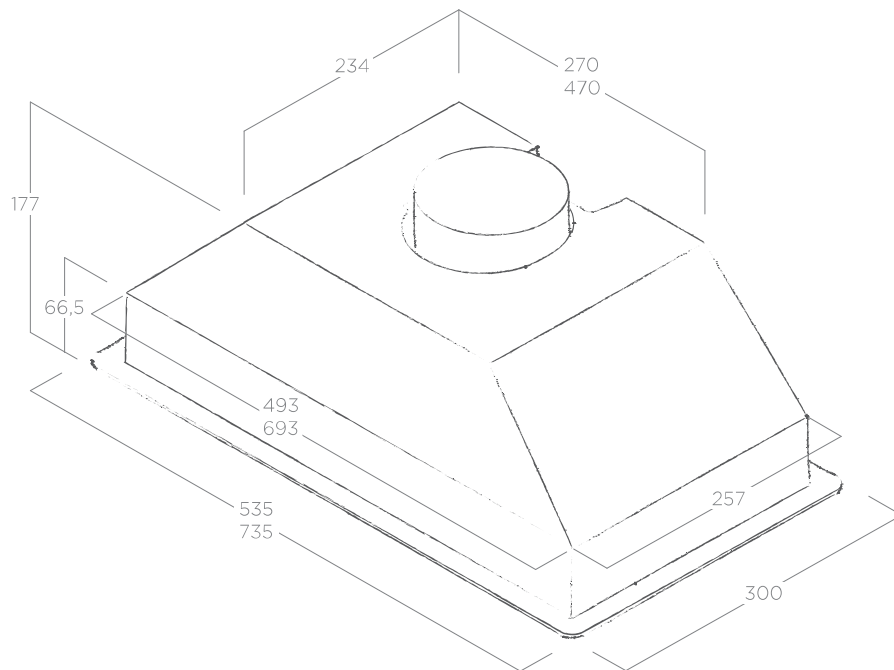

# ERA S

DESIGN FABRIZIO CRISÀ

SMART  
INSTALLATION

CM 60

CM 65

## TECHNICAL FEATURES INFORMATIONS TECHNIQUES

Size Dimensions	52 - 72 cm
Version Version	Duct-out Extraction / Recycling* Recyclage*
Finish Finition	Stainless steel Acier inox