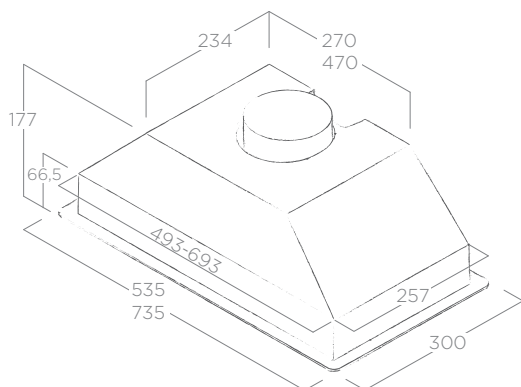

ERA

ELICA DESIGN CENTER

TECHNICAL FEATURES INFORMATIONS TECHNIQUES

Size Dimensions	52 - 72 cm
Version Version	Duct-out Extraction
Finish Finition	Silver
	Silver

ECLAIRAGE LIGHTING

Type Type	LED 3 W
Intensity Intensité	73 LUX
Temperature Température	2700 K

PERFORMANCE PERFORMANCE

Controls Commandes	3s Slider
	Curseur 3V
Min - max airflow Débit d'air min - max	250 - 350m ³ /h
Min - max noise level Niveau sonore min - max	45 - 54 db(A)
Total absorption Absorption totale	90 W
Duct size Sortie	120 mm
Grease aluminium Filter included Filtre à graisse en aluminium inclus	